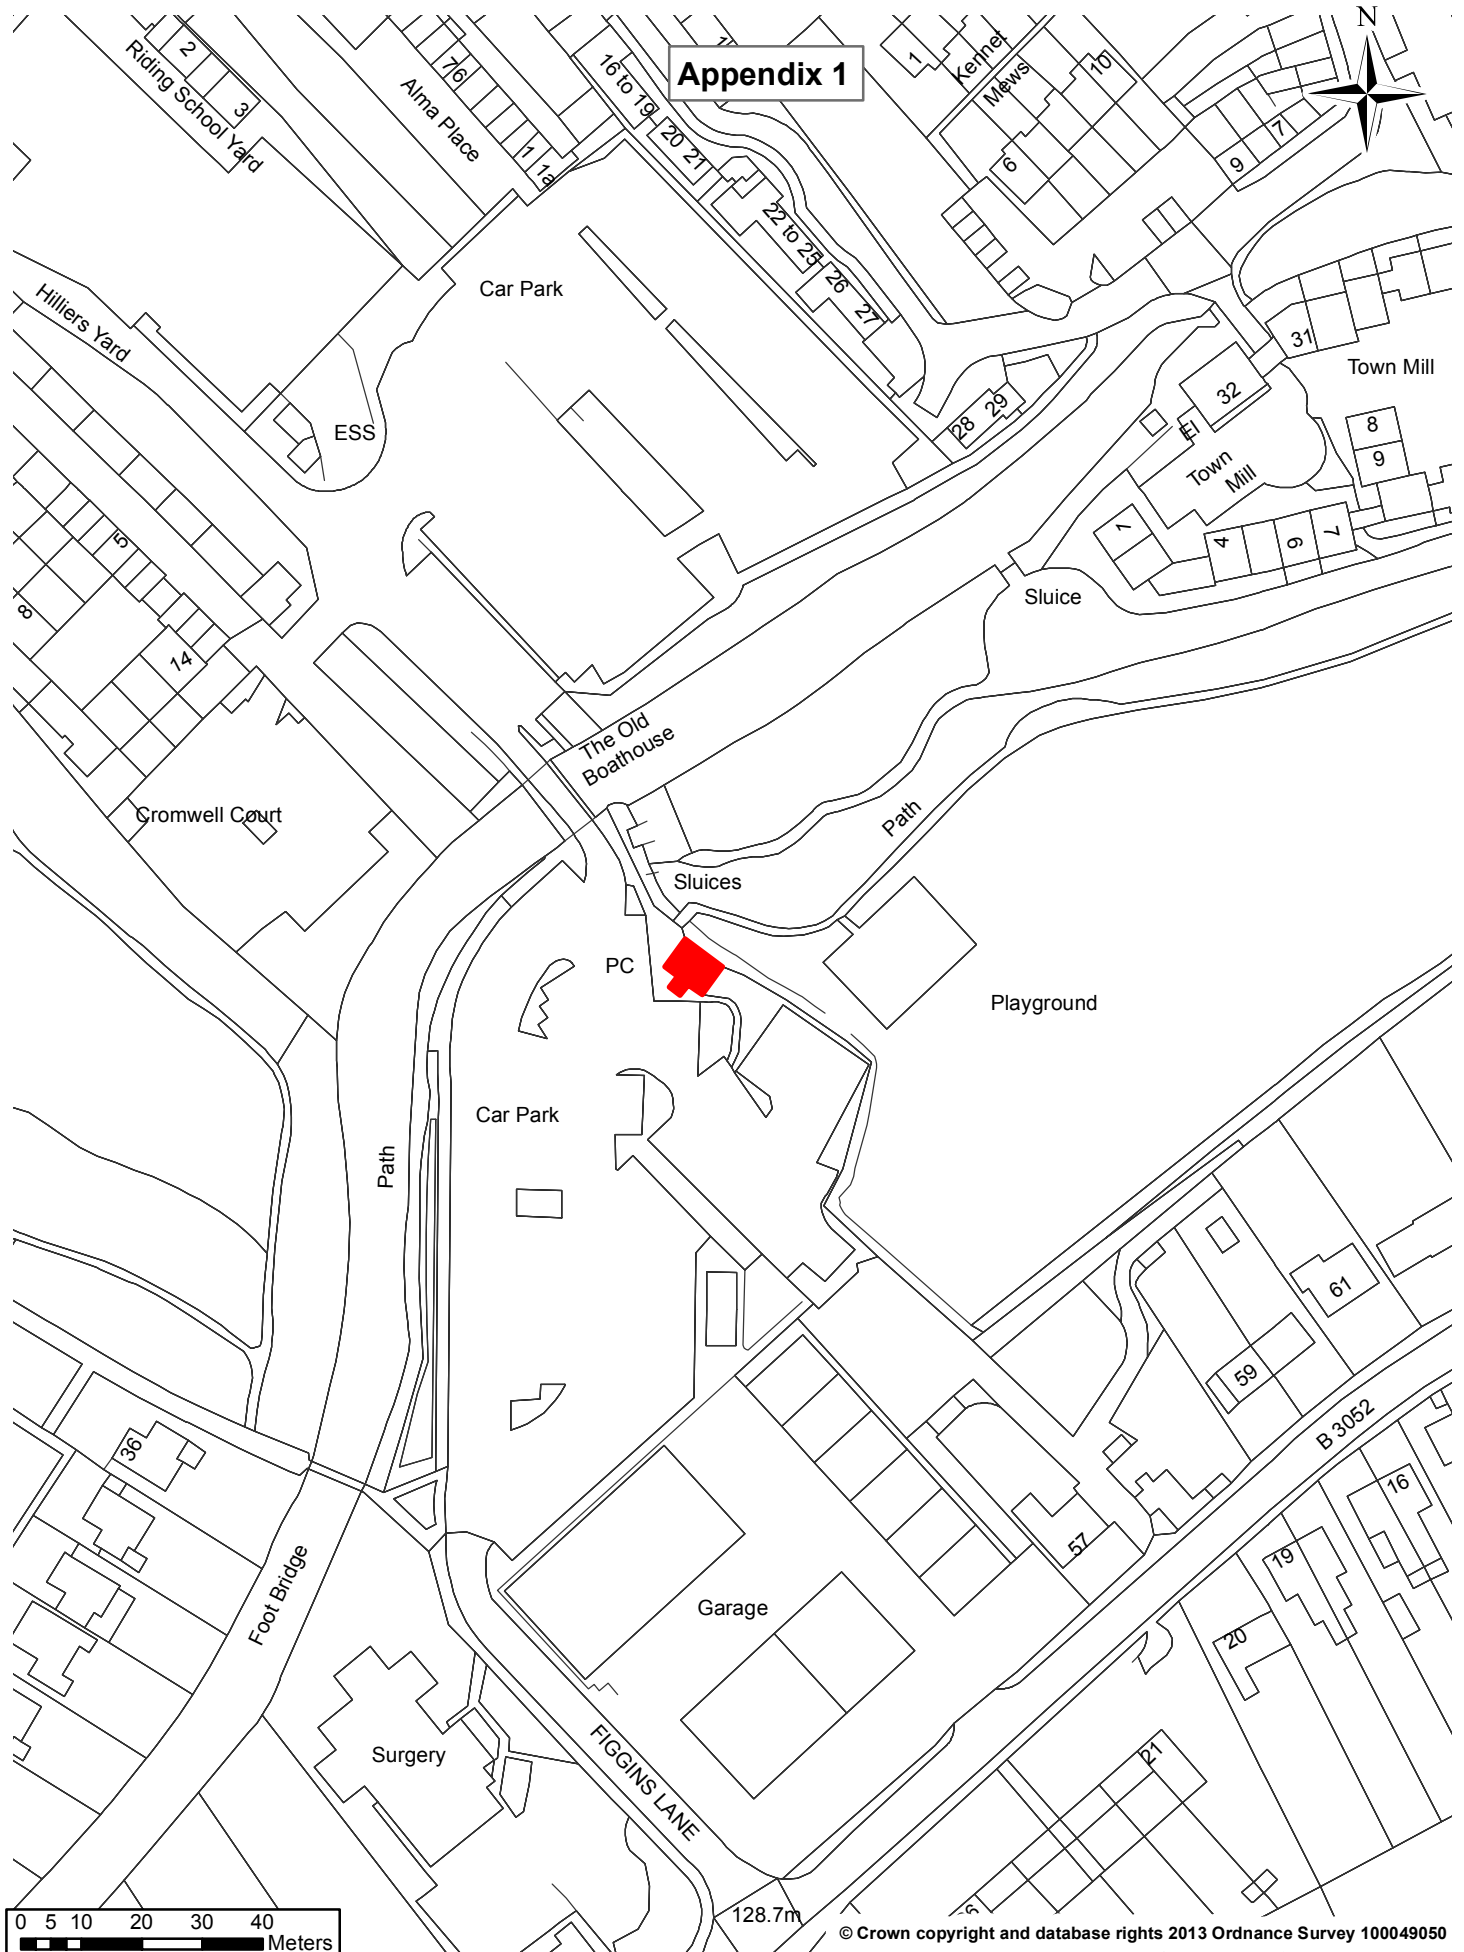

Appendix 1

Title:	Marlborough Public Convenience George Lane	
	Date:	Jan 2013
	Scale:	1:1,250
	-	